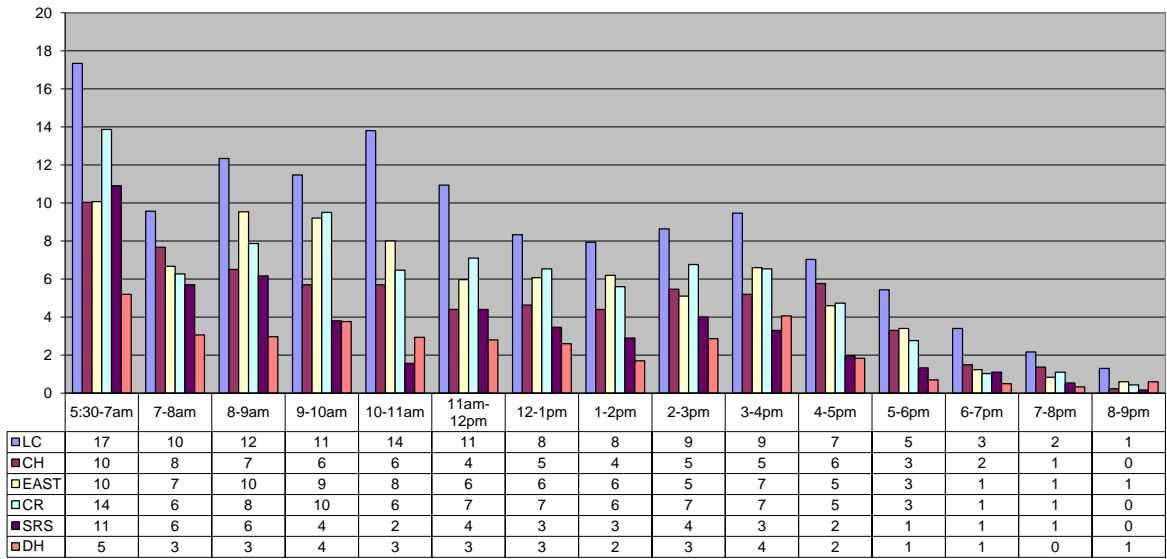

April 2023 Fitness Room Use By Hour

Average - All Fitness by: Hr	67	39	45	43	38	36	32	29	33	35	26	17	9	6	3
Visits	LC	CH	EAST	CR	SRS	DH	Total (All CTRS)								
Tot Month	3874	2156	2522	2597	1539	1078	13766								
v Per Day	129.1	71.9	84.1	86.6	51.3	35.9	458.9								
Av Hr	8.3	4.6	5.4	5.6	3.3	2.3	29.6								